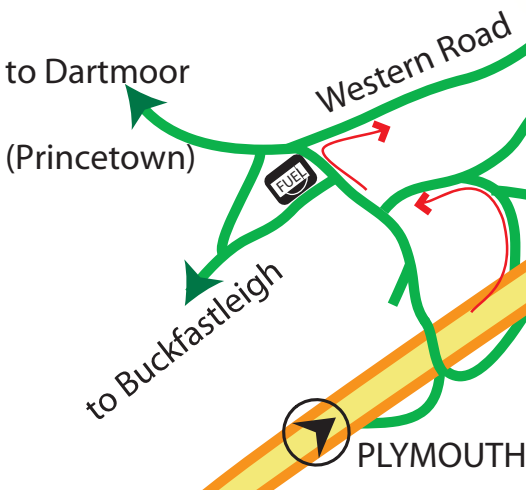

Finding Marketing Means

Directions from Plymouth

Turn off A38 at first exit to Ashburton.

After slip road turn right towards Princetown and immediately after passing Petrol Station turn right again.

Continue along this road. After passing Lloyds TSB on your right take the next right turn into St Lawrence Lane.

Follow this to the end and follow the road to the right into Chuley Road.

Turn right after approximately 40m down a lane in-between the wire fence, signposted to Ashburton Hire Centre.

We are located in a large stone building on the right down this lane.

We have large grey sliding doors in front of glass arched doors. You can park in front of our other building opposite (No.4 with red doors).

Our telephone number is 01364 654485

Directions from Exeter

Turn off A38 at first exit to Ashburton.

Turn right at the T junction, follow this road into Ashburton Town Centre.

After passing Natwest Bank on your right, take the next left into St Lawrence Lane.

Follow this to the end and follow the road to the right into Chuley Road.

Turn right after approximately 40m down a lane in-between the wire fence, signposted to Ashburton Hire Centre.

We have large grey sliding doors in front of glass arched doors. You can park in front of our other building opposite (No.4 with red doors).

Our telephone number is 01364 654485

WE ARE HERE

- Parking
- Store
- Post Office
- Caravan Sales
- Garage
- Pub
- Bank