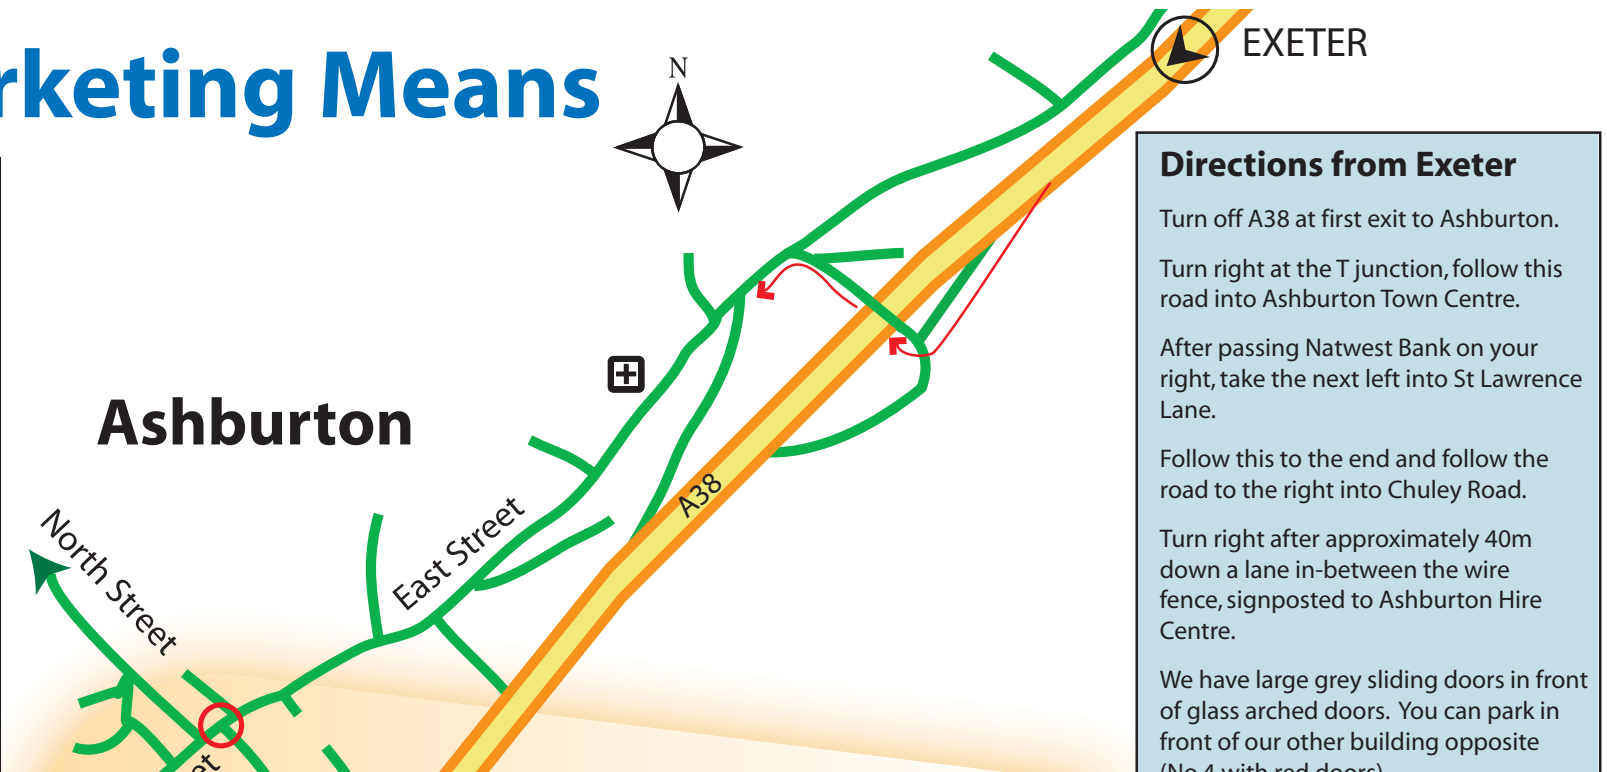

Finding Marketing Means

Directions from Plymouth

Turn off A38 at first exit to Ashburton.

After slip road turn right towards Princetown and immediately after passing Petrol Station turn right again.

Continue along this road. After passing Lloyds TSB on your right take the next right turn into St Lawrence Lane.

Follow this to the end and follow the road to the right into Chuley Road.

Turn right after approximately 40m down a lane in-between the wire fence, signposted to Ashburton Hire Centre.

We are located in a large stone building on the right down this lane.

We have large grey sliding doors in front of glass arched doors. You can park in front of our other building opposite (No.4 with red doors).

Our telephone number is 01364 654485

Directions from Exeter

Turn off A38 at first exit to Ashburton.

Turn right at the T junction, follow this road into Ashburton Town Centre.

After passing Natwest Bank on your right, take the next left into St Lawrence Lane.

Follow this to the end and follow the road to the right into Chuley Road.

Turn right after approximately 40m down a lane in-between the wire fence, signposted to Ashburton Hire Centre.

We have large grey sliding doors in front of glass arched doors. You can park in front of our other building opposite (No.4 with red doors).

Our telephone number is 01364 654485

WE ARE HERE

- Parking
- Store
- Post Office
- Caravan Sales
- Garage
- Pub
- Bank