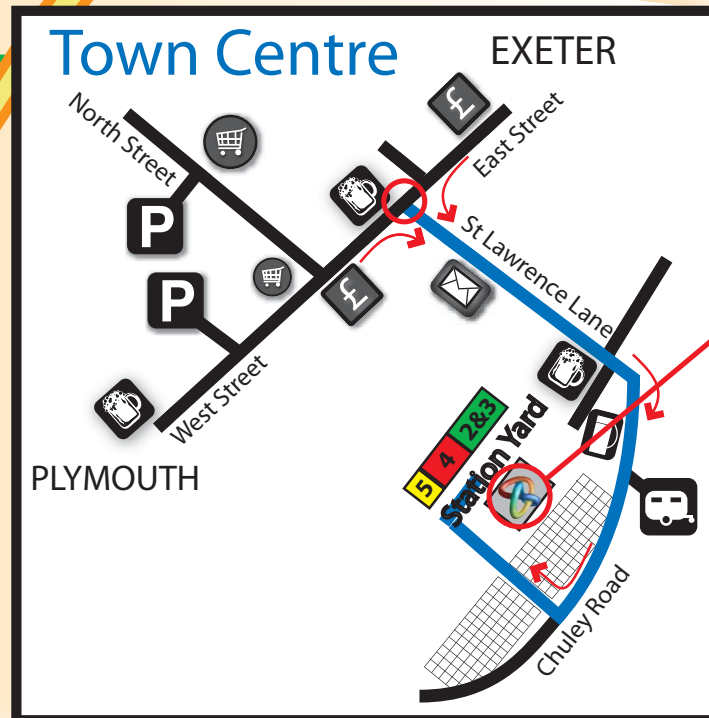

Finding Marketing Means

Directions from Plymouth

Turn off A38 at first exit to Ashburton.

After slip road turn right towards Princetown and immediately after passing Petrol Station turn right again.

Continue along this road. After passing Lloyds TSB on your right take the next right turn into St Lawrence Lane.

Follow this to the end and follow the road to the right into Chuley Road.

Turn right after approximately 40m down a lane in-between the wire fence, signposted to Ashburton Hire Centre.

We are located in a large stone building on the right down this lane.

We have large grey sliding doors in front of glass arched doors. You can park in front of our other building opposite (No.4 with red doors).

Our telephone number is 01364 654485

Directions from Exeter

Turn off A38 at first exit to Ashburton.

Turn right at the T junction, follow this road into Ashburton Town Centre.

After passing Natwest Bank on your right, take the next left into St Lawrence Lane.

Follow this to the end and follow the road to the right into Chuley Road.

Turn right after approximately 40m down a lane in-between the wire fence, signposted to Ashburton Hire Centre.

We have large grey sliding doors in front of glass arched doors. You can park in front of our other building opposite (No.4 with red doors).

Our telephone number is 01364 654485

WE ARE HERE

- Parking
- Store
- Post Office
- Caravan Sales
- Garage
- Pub
- Bank